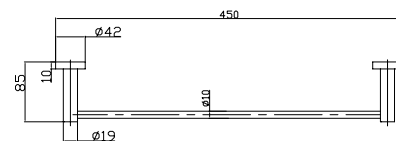

ACCESSORI TONDI

78..004

Portasalviette cm 45

Towel holder, 45 cm length

Porte-serviette cm 45

Handtuchhalter 45 cm

Toallero de 45 cm