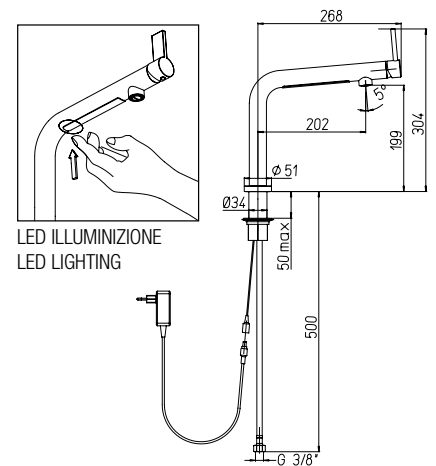

78..579WSLED

Miscelatore monoforo lavello bocca girevole LED illuminazione

Single lever sink mixer swivel spout with LED lighting

Mitigeur évier monotrou bec mobile avec éclairage LED

Mezclador monomando para cocina con caño giratorio y luz LED

Einhand-Spültischmischer mit schwenkbarem Auslauf und LED-Leuchten

RICAMBI / SPARE PARTS:

53CC956G25 CARTUCCIA / CARTRIDGE

LED ILLUMINAZIONE
LED LIGHTING

CR

59..570SCP

Miscelatore monocomando lavello con bocca orientabile

Single-lever kitchen mixer with swivel spout

Mitigeur évier bec orientable

Mezclador monomando fregadero, caño giratorio

Einhebelmischer mit schwenkbarem Auslauf

RICAMBI / SPARE PARTS:

53CC956D300 CARTUCCIA / CARTRIDGE