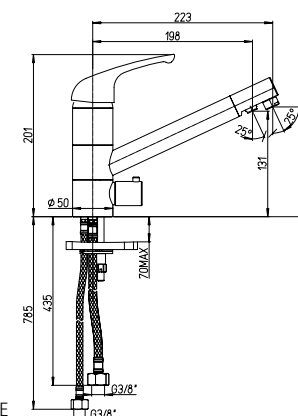

ATTACCO PER ACQUA
PURIFICATA
PURIFIED WATER INTAKE