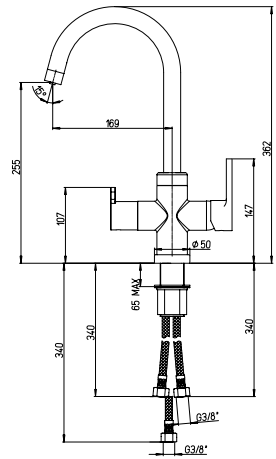

ATTACCO PER ACQUA PURIFICATA
PURIFIED WATER INTAKE