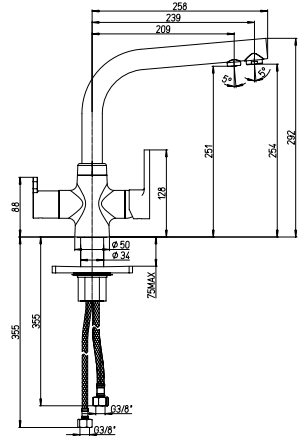

ATTACCO PER ACQUA PURIFICATA
PURIFIED WATER INTAKE