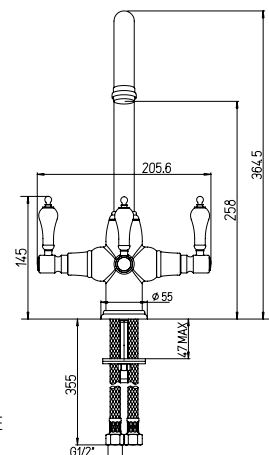

RICAMBI / SPARE PARTS:

53CC581AD VITONE / HEADWORK

53CC581AS VITONE / HEADWORK

53CR581GAD VITONE DEVIATORE / DIVERTER HEADWORK

ATTACCO PER ACQUA PURIFICATA
PURIFIED WATER INTAKE

CR

ARTICOLI CUCINA - KITCHEN