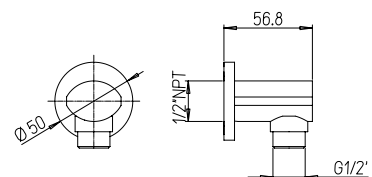

Square Wall Elbow - 1/2" x 1/2"

Prise d'eau Carrée murale 1/2" x 1/2"

Toma de apă Cuadrada mural de 1/2" x 1/2"

Eckiger Wandanschlussbogen 1/2" x 1/2"

CR

86CR503P

Presă apă a perete Ovală 1/2 x 1/2

Oval Wall Elbow - 1/2x1/2

Prise d'eau murale Ovale 1/2 x 1/2

Toma de apă mural Oval 1/2 x 1/2

Ovaler Wandanschlussbogen 1/2" x 1/2"

CR

SHOWER LINE

53CR185QQ

Supporto murale quadro in ottone a snodo

Square brass shower holder with joint