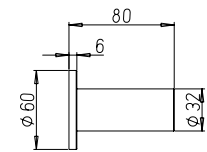

53CR185TT

Supporto murale tondo in ottone a snodo

Round brass shower holder with joint

Support mural rond en laiton articulé

Soporte mural redondo de latón articulado

Runder gelenkiger Wandhalter aus Messing