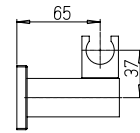

SHOWER LINE

53CR185QQ

Supporto murale quadro in ottone a snodo

Square brass shower holder with joint

Support mural carré en laiton articulé

Soporte mural cuadrado de latón articulado

Eckiger gelenkiger Wandhalter aus Messing