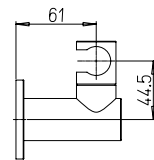

53CR185TT

Supporto murale tondo in ottone a snodo

Round brass shower holder with joint

Support mural rond en laiton articulé

Soporte mural redondo de latón articulado

Runder gelenkiger Wandhalter aus Messing