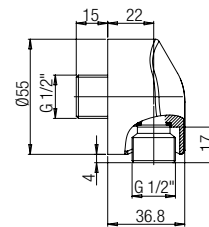

50CR503P

Presă apă Tonda a perete da 1/2" x 1/2"

Round Wall Elbow - 1/2" x 1/2"

Prise d'eau Ronde murale 1/2" x 1/2"

Toma de apă Redonda mural de 1/2" x 1/2"

Runder Wandanschlussbogen 1/2" x 1/2"

CR

50CR503LP

Presă apă a perete Tonda-LUX da 1/2 x 1/2

Round Wall Elbow LUX - 1/2x1/2

Prise d'eau murale Ronde-LUX 1/2 x 1/2

Toma de apă Redonda-LUX de 1/2 x 1/2

Runder LUX Wandanschlussbogen 1/2" x 1/2"

CR

50CR503PQ

Presă apă Quadra a perete da 1/2" x 1/2"

Square Wall Elbow - 1/2" x 1/2"

Prise d'eau Carrée murale 1/2" x 1/2"

Toma de apă Cuadrada mural de 1/2" x 1/2"

Eckiger Wandanschlussbogen 1/2" x 1/2"

CR

86CR503P

Presă apă a perete Ovală 1/2 x 1/2

Oval Wall Elbow - 1/2x1/2

Prise d'eau murale Ovale 1/2 x 1/2

Toma de apă mural Oval 1/2 x 1/2

Ovaler Wandanschlussbogen 1/2" x 1/2"

CR

SHOWER LINE

53CR185QQ

Supporto murale quadro in ottone a snodo

Square brass shower holder with joint