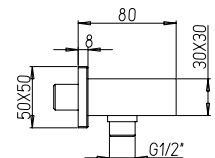

50CR480QQ

Supporto murale quadro in ottone a snodo con presa acqua

Square brass shower holder with joint and water outlet

Support mural carré en laiton articulé avec prise d'eau

Soporte mural cuadrado de latón articulado con toma de agua

Eckiger gelenkiger Wandhalter aus Messing mit Anschlussbogen