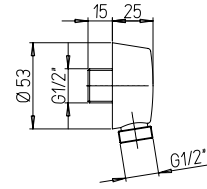

50CR503P

Presă apă Tonda a perete da 1/2" x 1/2"

Round Wall Elbow - 1/2" x 1/2"

Prise d'eau Ronde murale 1/2" x 1/2"

Toma de apă Redonda mural de 1/2" x 1/2"

Runder Wandanschlussbogen 1/2" x 1/2"

CR

50CR503LP

Presă apă a perete Tonda-LUX da 1/2 x 1/2

Round Wall Elbow LUX - 1/2x1/2

Prise d'eau murale Ronde-LUX 1/2 x 1/2

Toma de apă Redonda-LUX de 1/2 x 1/2

Runder LUX Wandanschlussbogen 1/2" x 1/2"

CR

50CR503PQ

Presă apă Quadra a perete da 1/2" x 1/2"

Square Wall Elbow - 1/2" x 1/2"

Prise d'eau Carrée murale 1/2" x 1/2"

Toma de apă Cuadrada mural de 1/2" x 1/2"

Eckiger Wandanschlussbogen 1/2" x 1/2"

CR

86CR503P

Presă apă a perete Ovală 1/2 x 1/2

Oval Wall Elbow - 1/2x1/2

Prise d'eau murale Ovale 1/2 x 1/2

Toma de apă mural Oval 1/2 x 1/2

Ovaler Wandanschlussbogen 1/2" x 1/2"

CR

SHOWER LINE

53CR185QQ

Supporto murale quadro in ottone a snodo

Square brass shower holder with joint