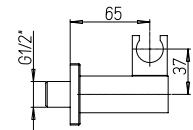

50CR480QQ

Supporto murale quadro in ottone a snodo con presa acqua

Square brass shower holder with joint and water outlet

Support mural carré en laiton articulé avec prise d'eau

Soporte mural cuadrado de latón articulado con toma de agua

Eckiger gelenkiger Wandhalter aus Messing mit Anschlussbogen