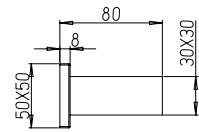

SHOWER LINE

53CR185QQ

Supporto murale quadro in ottone a snodo

Square brass shower holder with joint

Support mural carré en laiton articulé

Soporte mural cuadrado de latón articulado

Eckiger gelenkiger Wandhalter aus Messing