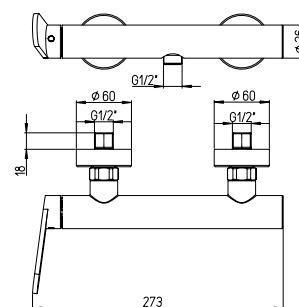

S7.511

Miscelatore doccia esterno 1/2"

1/2" shower mixer

Mélangeur douche apparent nu 1/2"

Mezclador ducha 1/2" sin equipo ducha

Brausemischer 1/2"