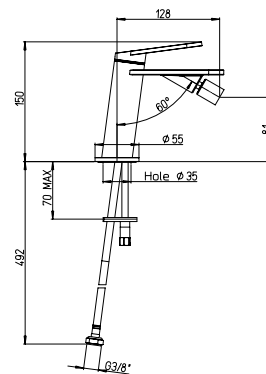

S7.304

Miscelatore monoforo bidet senza scarico

Single-lever bidet mixer without waste

Mitigeur bidet sans vidage

Mezclador monomando bidé sin desagüe

Bidetmischer ohne Ablaufgarnitur