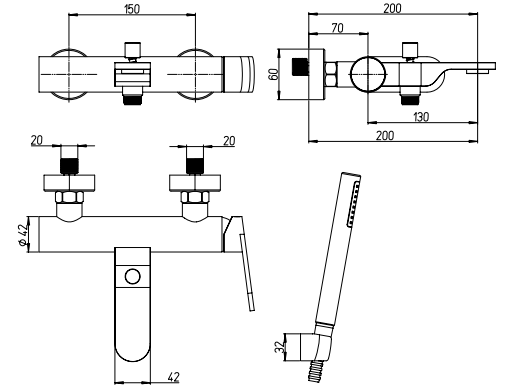

53CC956GM CARTUCCIA / CARTRIDGE

CR

NS

PW

P7

S7..105

Miscelatore vasca esterno con kit doccia orientabile

Single lever bath-shower mixer with adjustable shower kit