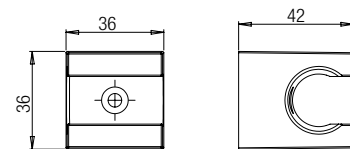

53CR186

Supporto fisso a parete
Fixed shower holder
Support mural fixe
Soporte fijo mural
Fester Wandhalter