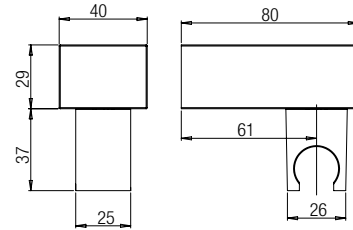

82CR185

Supporto doccia orientabile
Adjustable shower holder
Support mural articulé
Soporte mural articulado
Verstellbarer Wandhalter