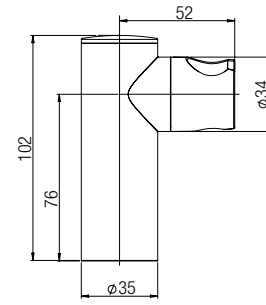

78CR185

Supporto doccia orientabile
Adjustable shower holder
Support mural articulé
Soporte mural articulado
Verstellbarer Wandhalter