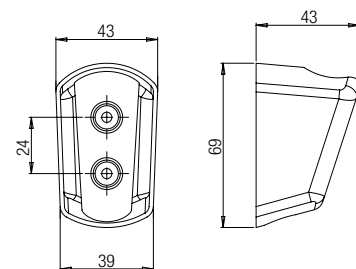

53CR186IG

Supporto fisso a parete
Fixed shower holder
Support mural fixe
Soporte fijo mural
Fester Wandhalter